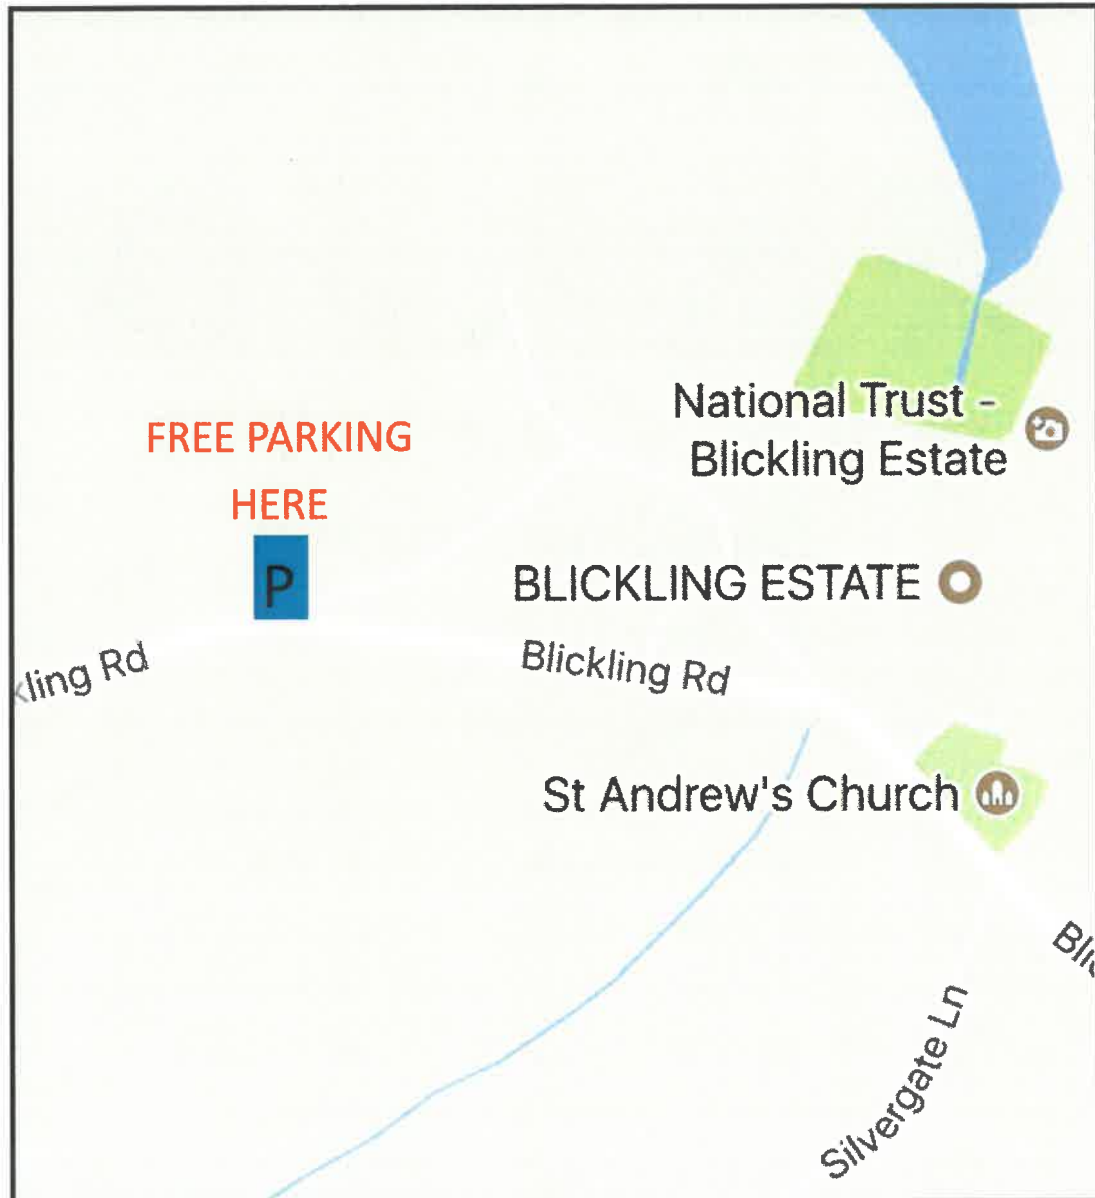

Please ensure you follow the directions to the FREE car park which is close to the event.

There will be Aylsham Trust staff and volunteers on site to assist you.

Please note: If you park in the main estate car park there is a fee for all non National Trust members.